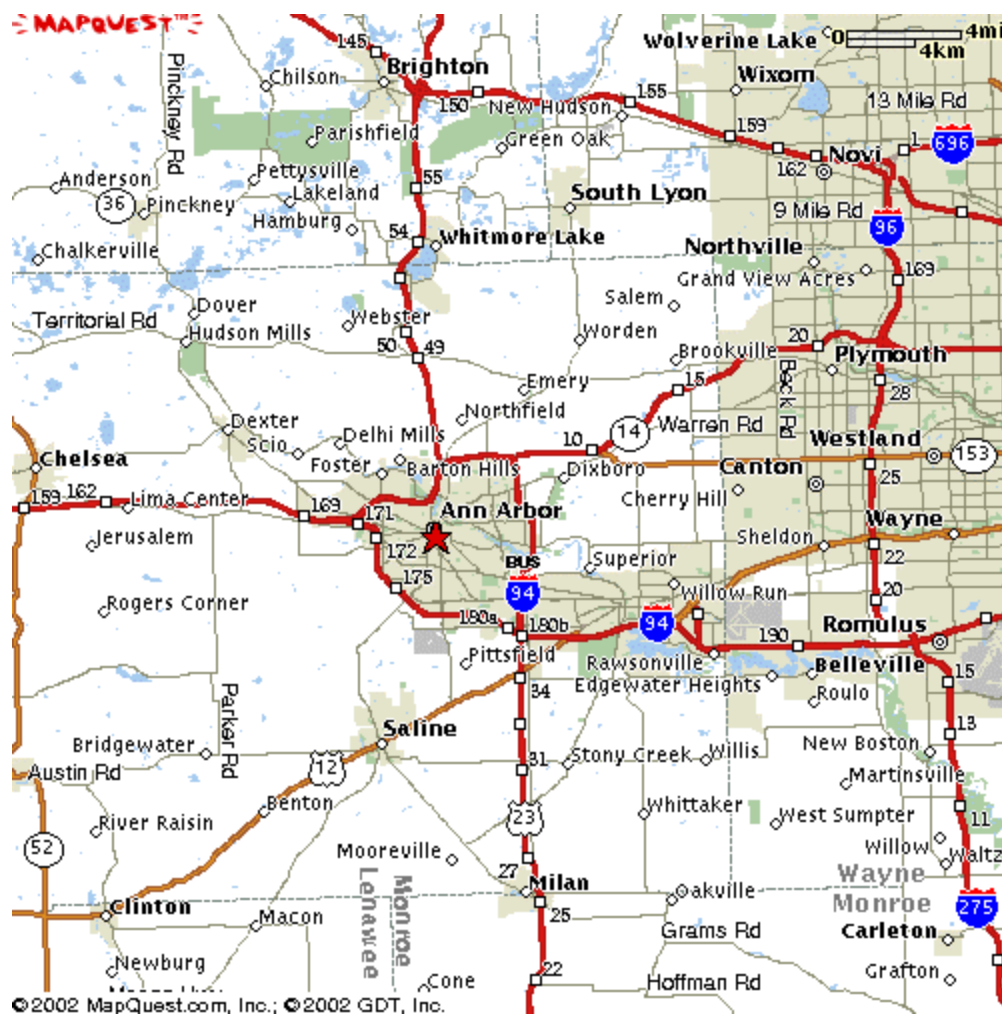

Directions from I-94 to
St. Mary Student Parish, 331 Thompson St., Ann Arbor, MI 48103
(734) 663-0557 x 0

These maps and directions were adapted from www.mapquest.com

- From I-94, take the State St. exit (number 177)
- Turn right onto S State St.
- Turn left onto E. Liberty St.
- Turn left onto Thompson St.
- St. Marys is on the Northeast corner of Thompson and William Streets. A public parking structure is available just north of the church building.

(more detailed map available on the next page)