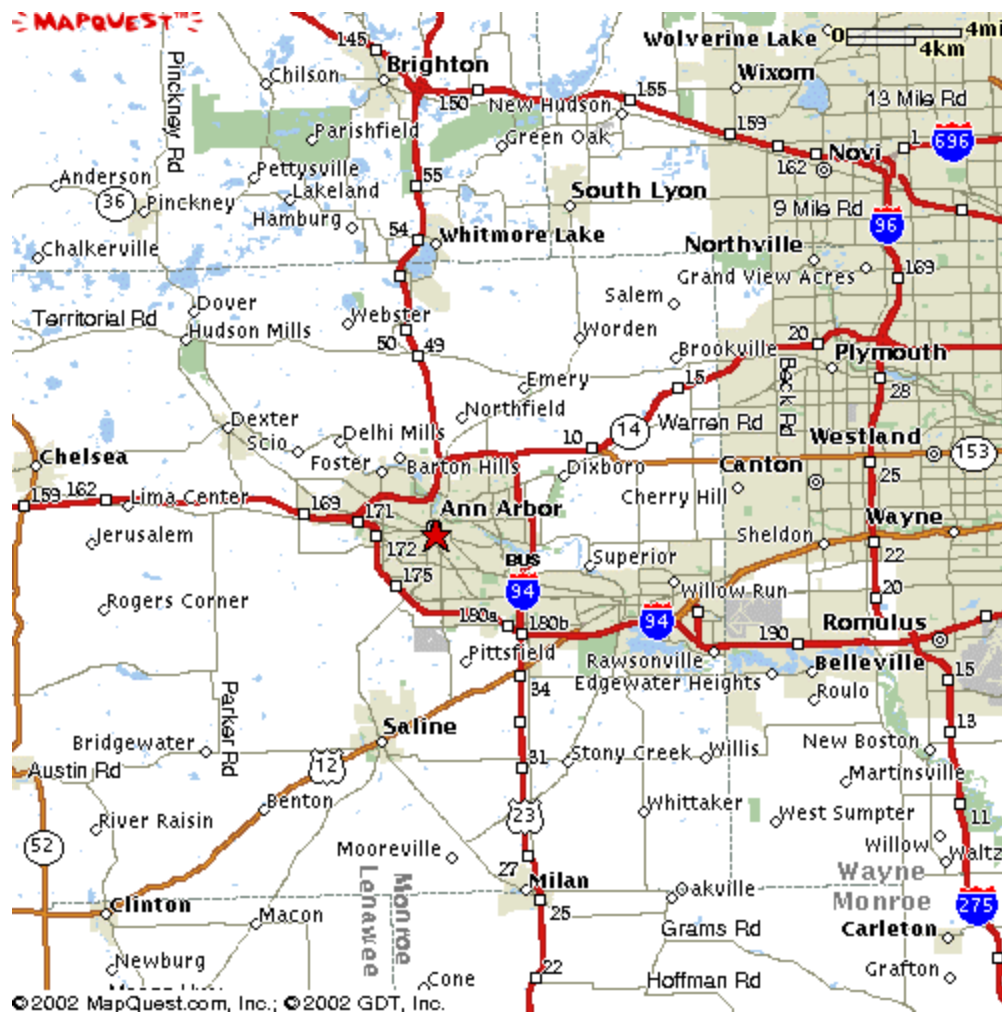

Directions from US 23 to
St. Mary Student Parish, 331 Thompson St., Ann Arbor, MI 48103
(734) 663-0557 x 0

These maps and directions were adapted from www.mapquest.com

- From US-23, take the I-94 exit (number 35) towards Detroit/Chicago
- Keep left at the first fork in the ramp to head West towards Chicago
- Keep right at the second fork in the ramp to merge onto I-94 W
- Take the State St. exit (number 177)
- Turn right onto S State St.
- Turn left onto E. Liberty St.
- Turn left onto Thompson St.
- St. Marys is on the Northeast corner of Thompson and William Streets. A public parking structure is available just north of the church building.

(more detailed map available on the next page)